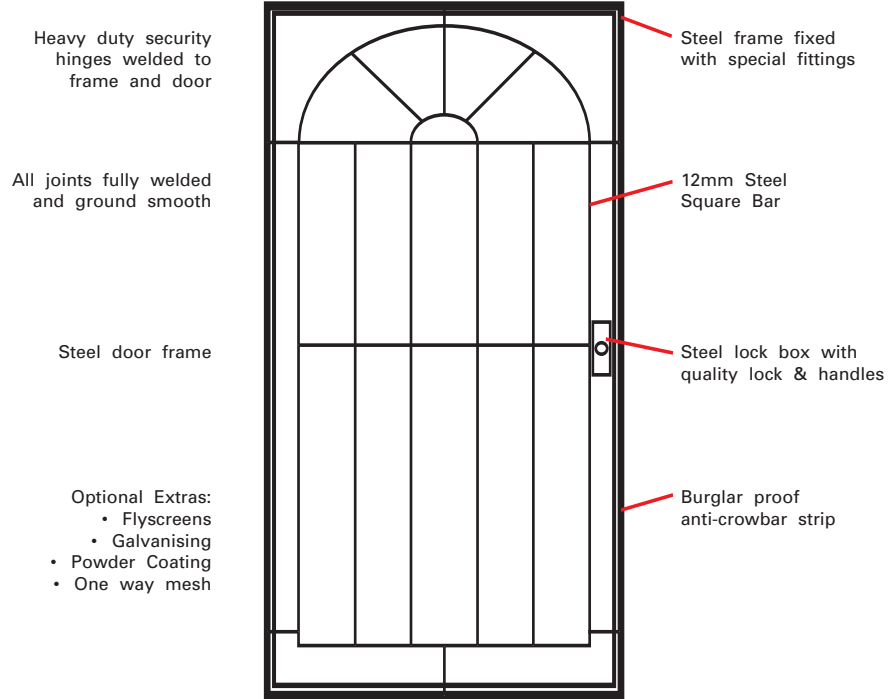

Wrought Iron Doors and Windows

Technical Specifications

Standard Door Grilles Design

Standard Window Grilles Design

Australian Trellis Doors reserves the right to alter specifications without notice. Pattern sizes and forms are indicative only and subject to change to fit required openings.