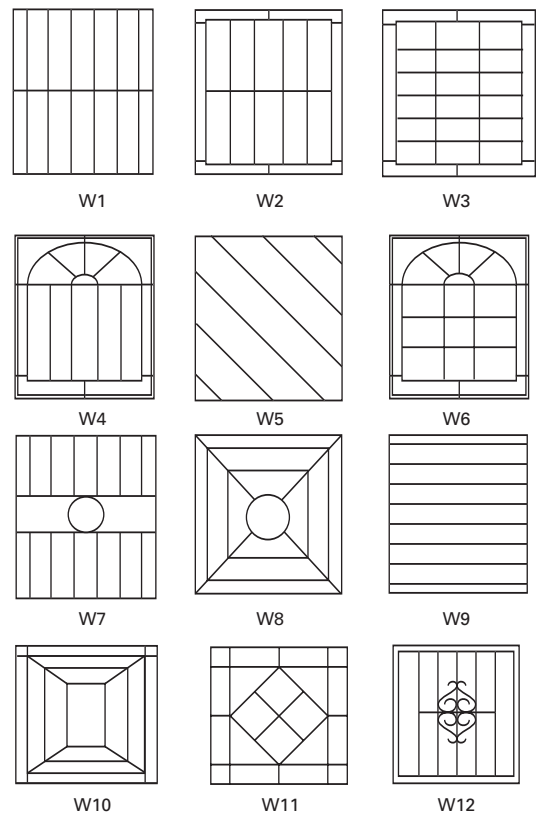

Wrought Iron Doors and Windows

Technical Specifications

Standard Door Grilles Design

Standard Window Grilles Design

Australian Trellis Doors reserves the right to alter specifications without notice. Pattern sizes and forms are indicative only and subject to change to fit required openings.