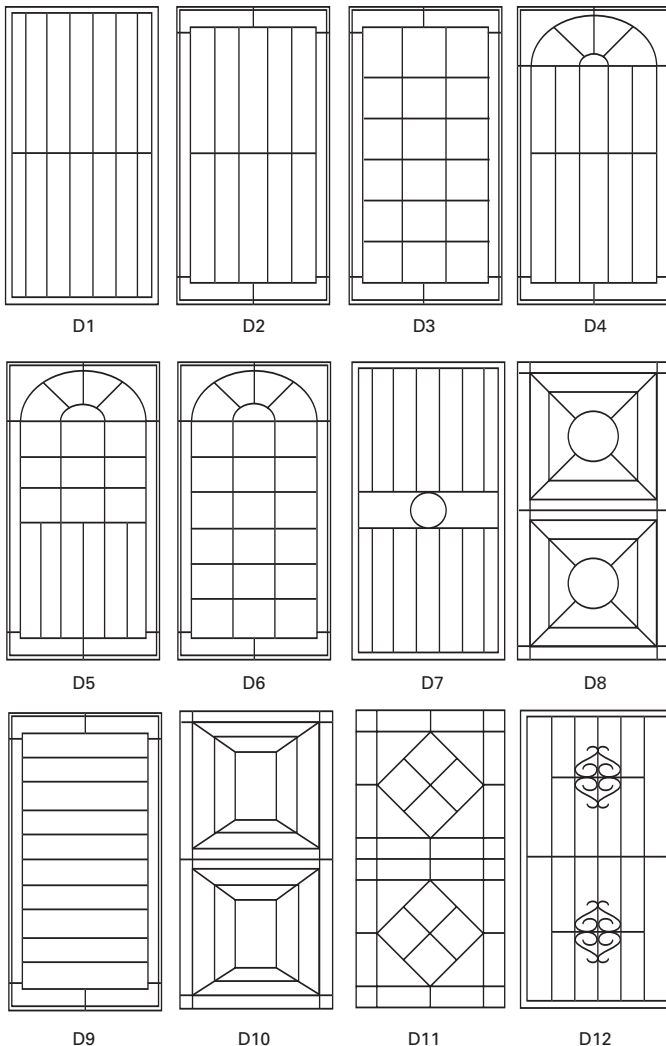

Wrought Iron Doors and Windows

Technical Specifications

Standard Door Grilles Design

Standard Window Grilles Design

Australian Trellis Doors reserves the right to alter specifications without notice. Pattern sizes and forms are indicative only and subject to change to fit required openings.