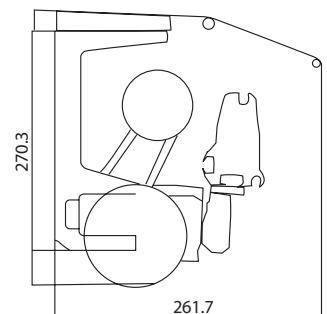

PELMET COVER