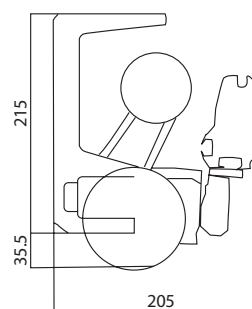

• Operation

Available for manual (with manual gear box and crank handle) or motorised operation. Crank Handles range from 1.5m to 2.5m and are available in a white finish. Motors can be standard or remote controlled. Further automatic sensor-controls for wind, sun or rain can be installed.

• Colours

A wide range of fabric colours is available. The frame of the awning is available in white, beige and black or can be powdercoated to a special colour request at an extra cost.

• Valance

The 200mm valance (trim) can be straight or scalloped.

• Pelmet Cover

An optional colourbond or aluminium pelmet cover is available to cover the awning roll and motor when in the closed position.

• Fixing

Awnings can be face fixed to the wall, onto the fascia, or top fixed into virtually any surface. A variety of strong steel galvanised brackets may be used to achieve this:

Fascia Kit Brackets: 10 or 22 degrees

Rafter Fixing Brackets: 125 or 200mm

Standard Fixing Brackets: Made from cast aluminium and powdercoated to suit requirements.

Wall Mount Fixing Brackets: Made from cast aluminium and powdercoated to suit requirements.

• Axle

The axle is available in three different diameters depending on the width and projection required. These are 60mm,70mm and 78mm.

NO PELMET COVER